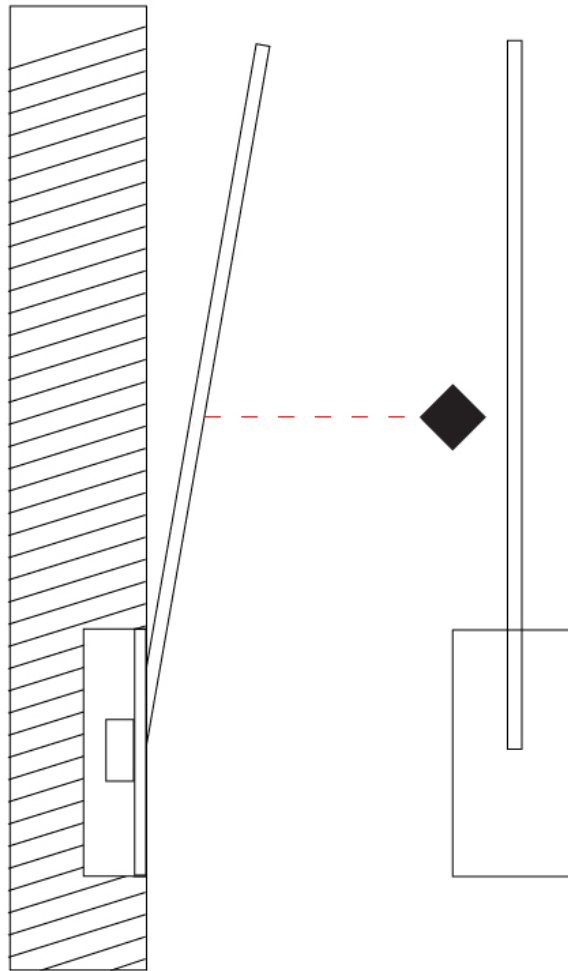

SPILLO 1 ROD RECESSED

D46015-

PROJECT

TYPE

SPECIFIER

QUANTITY

DATE

D